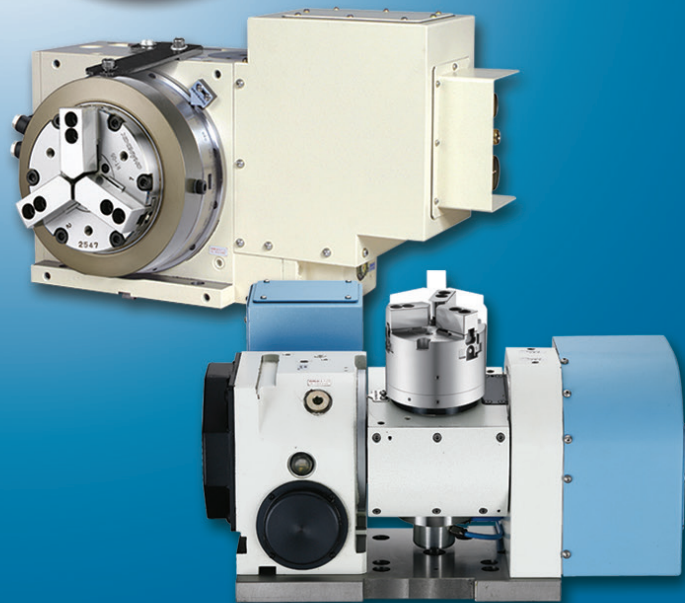

Rotary Air Chucks. Only from **LMC**.

100
Years

- Patented 2- and 3-jaw rotary air chucks
- Rustproof cylinder, waterproof and dustproof cover
- Lower torque, built-in check valves and higher RPM
- Chucks rotate with the spindle of the indexing table or rotary table

LMC  **Workholding**
Since 1916

100 Years of Manufacturing Excellence

Get the whole story
@ LMCWorkholding.com

FACE DRIVERS & CENTERS • POWER CHUCKS & CYLINDERS • SPECIALTY WORKHOLDING
HYDRAULIC & MANUAL STEADY RESTS • WHEEL MACHINING & TESTING EQUIPMENT • MANUAL CHUCKS